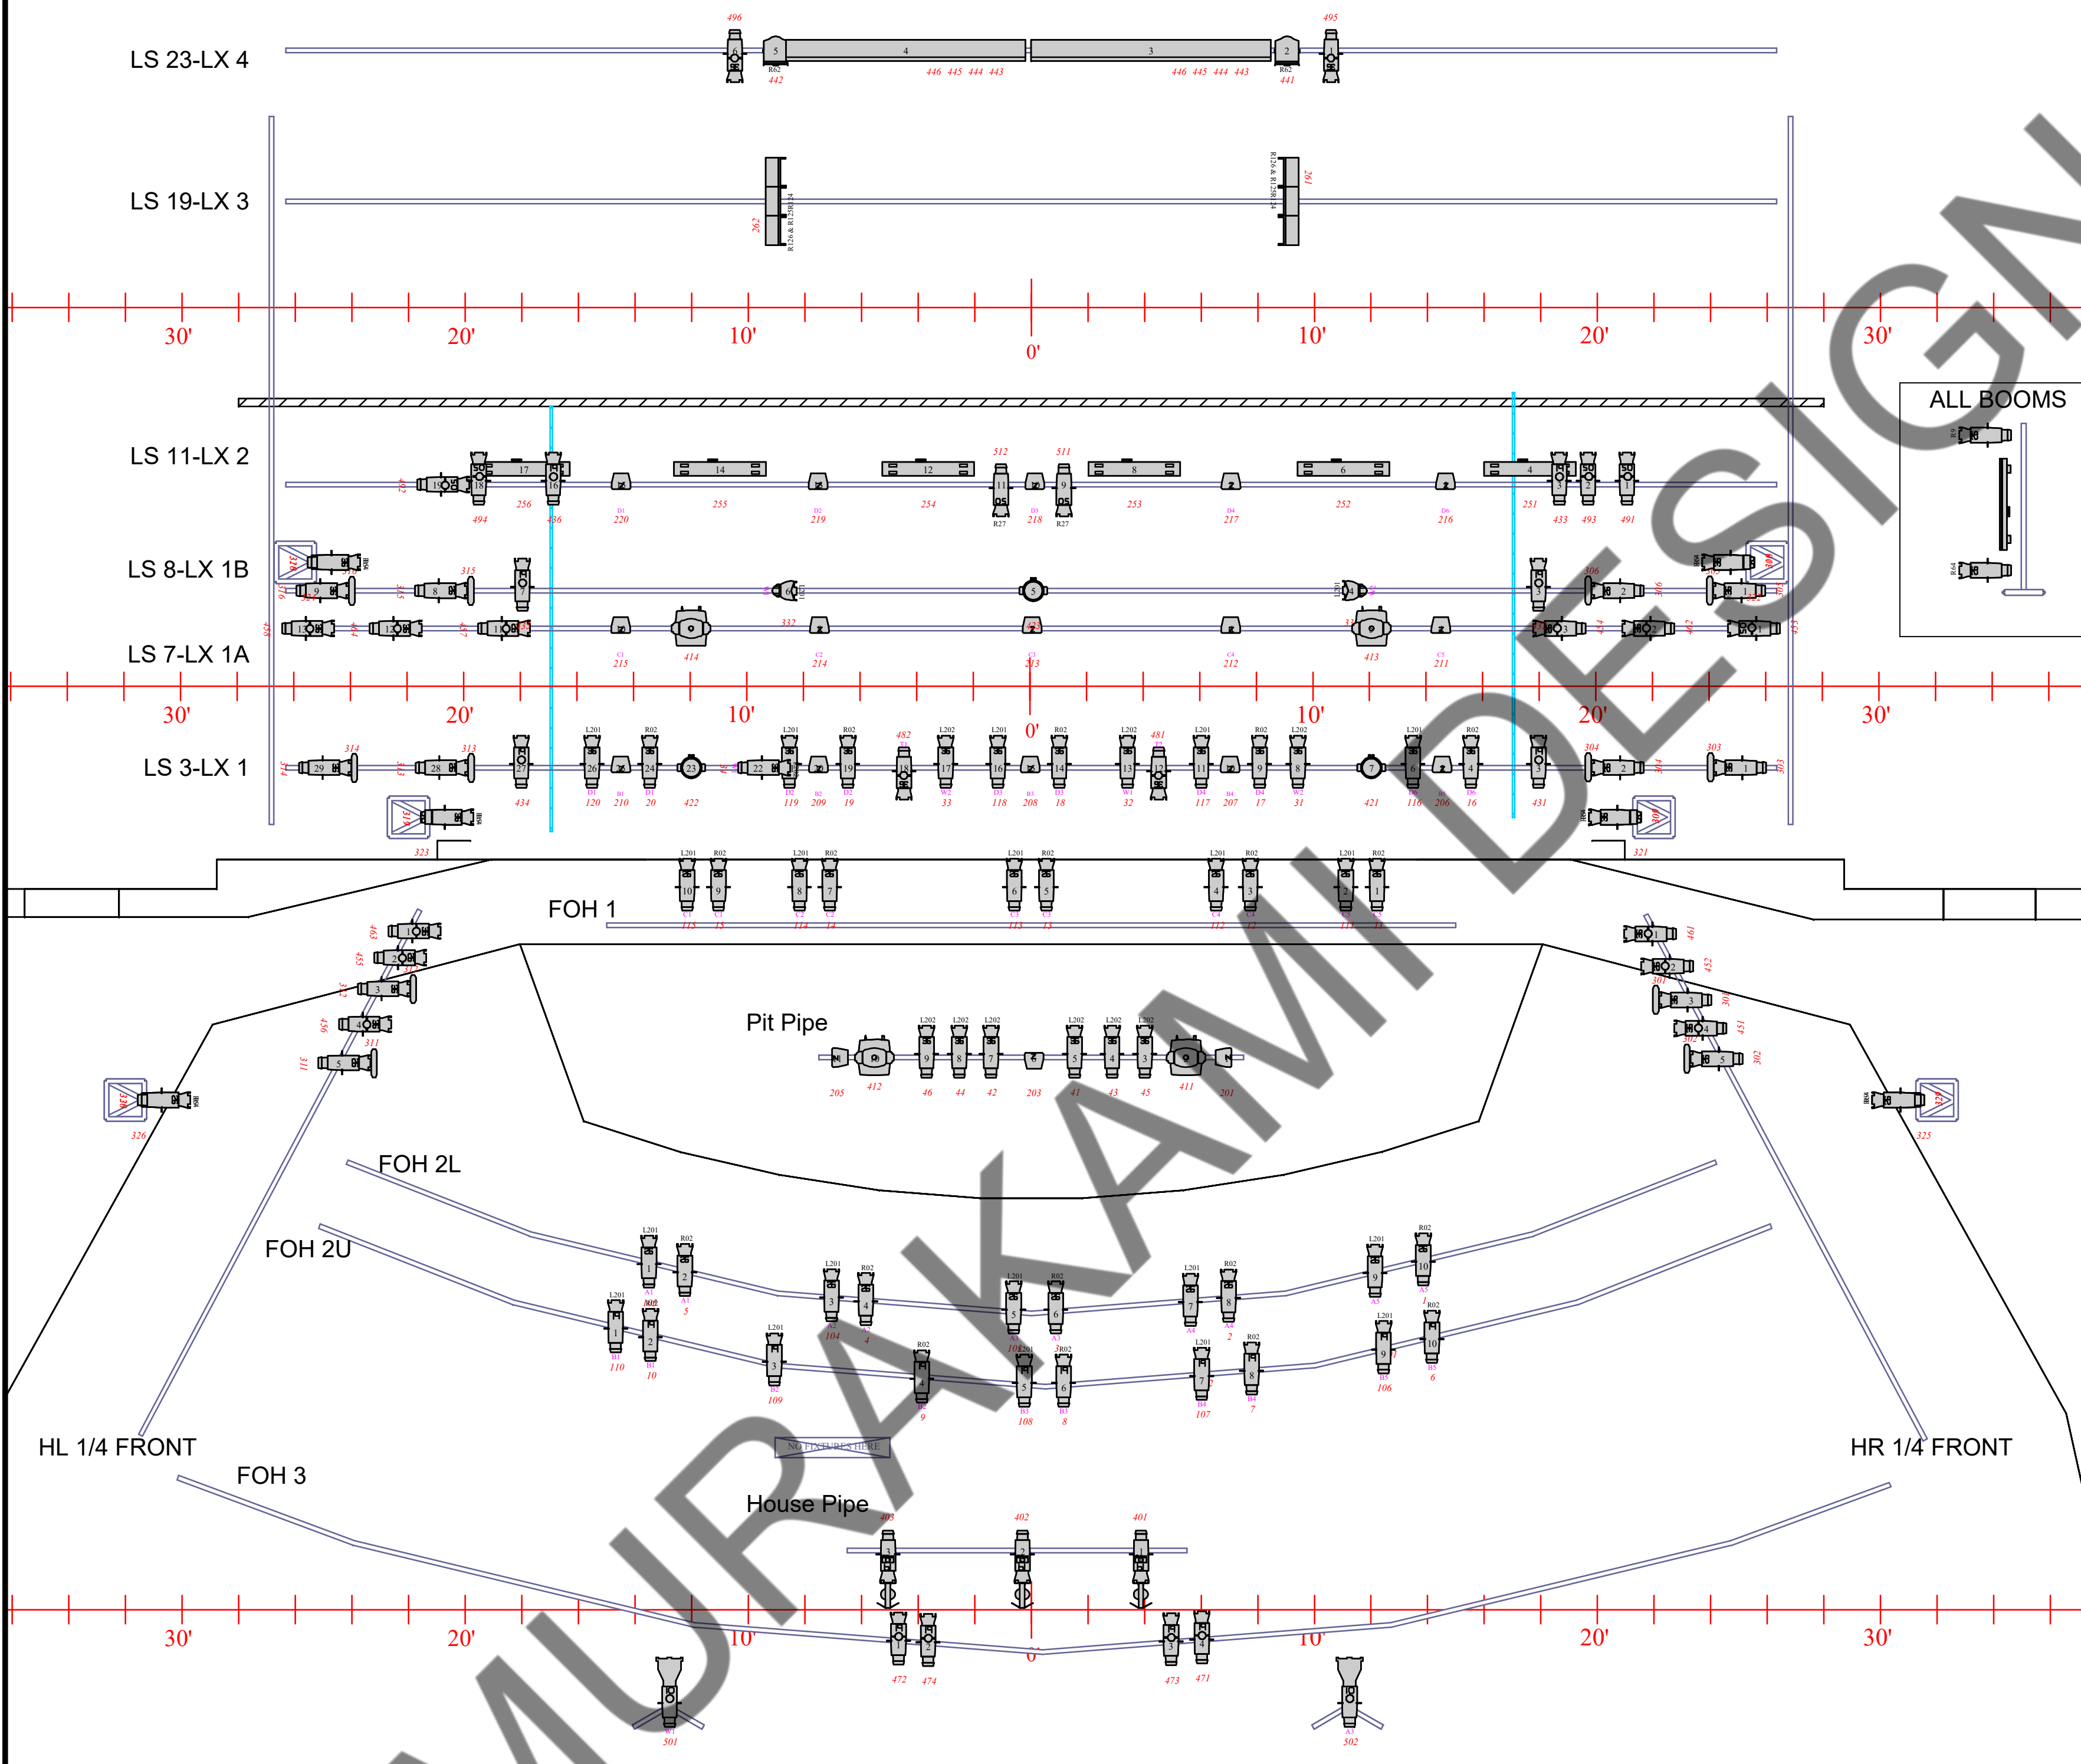

Lighting Design:	Noah Murakami
Master Electrician:	Sam Costello
Director:	Thomas J Kidd
Scenic Design:	Tatiana Vintu
Venue:	McLeod Theater
Scale:	1/4" = 1'
Printed:	02/25/19

Symbol	Name
	Source 4
	Colorado Zoom Tour
	ColorSpot 250 AT
	Colorado Batten 144 Tour
	MAC Aura
	Source 4 Par
	3 Cell Cyc
	8 Foot Zipstrip

NOTES

- Atmosphere machines USL
- Battens to be roostered US with 30° lens on US side of fixture
- All booms are hung the same